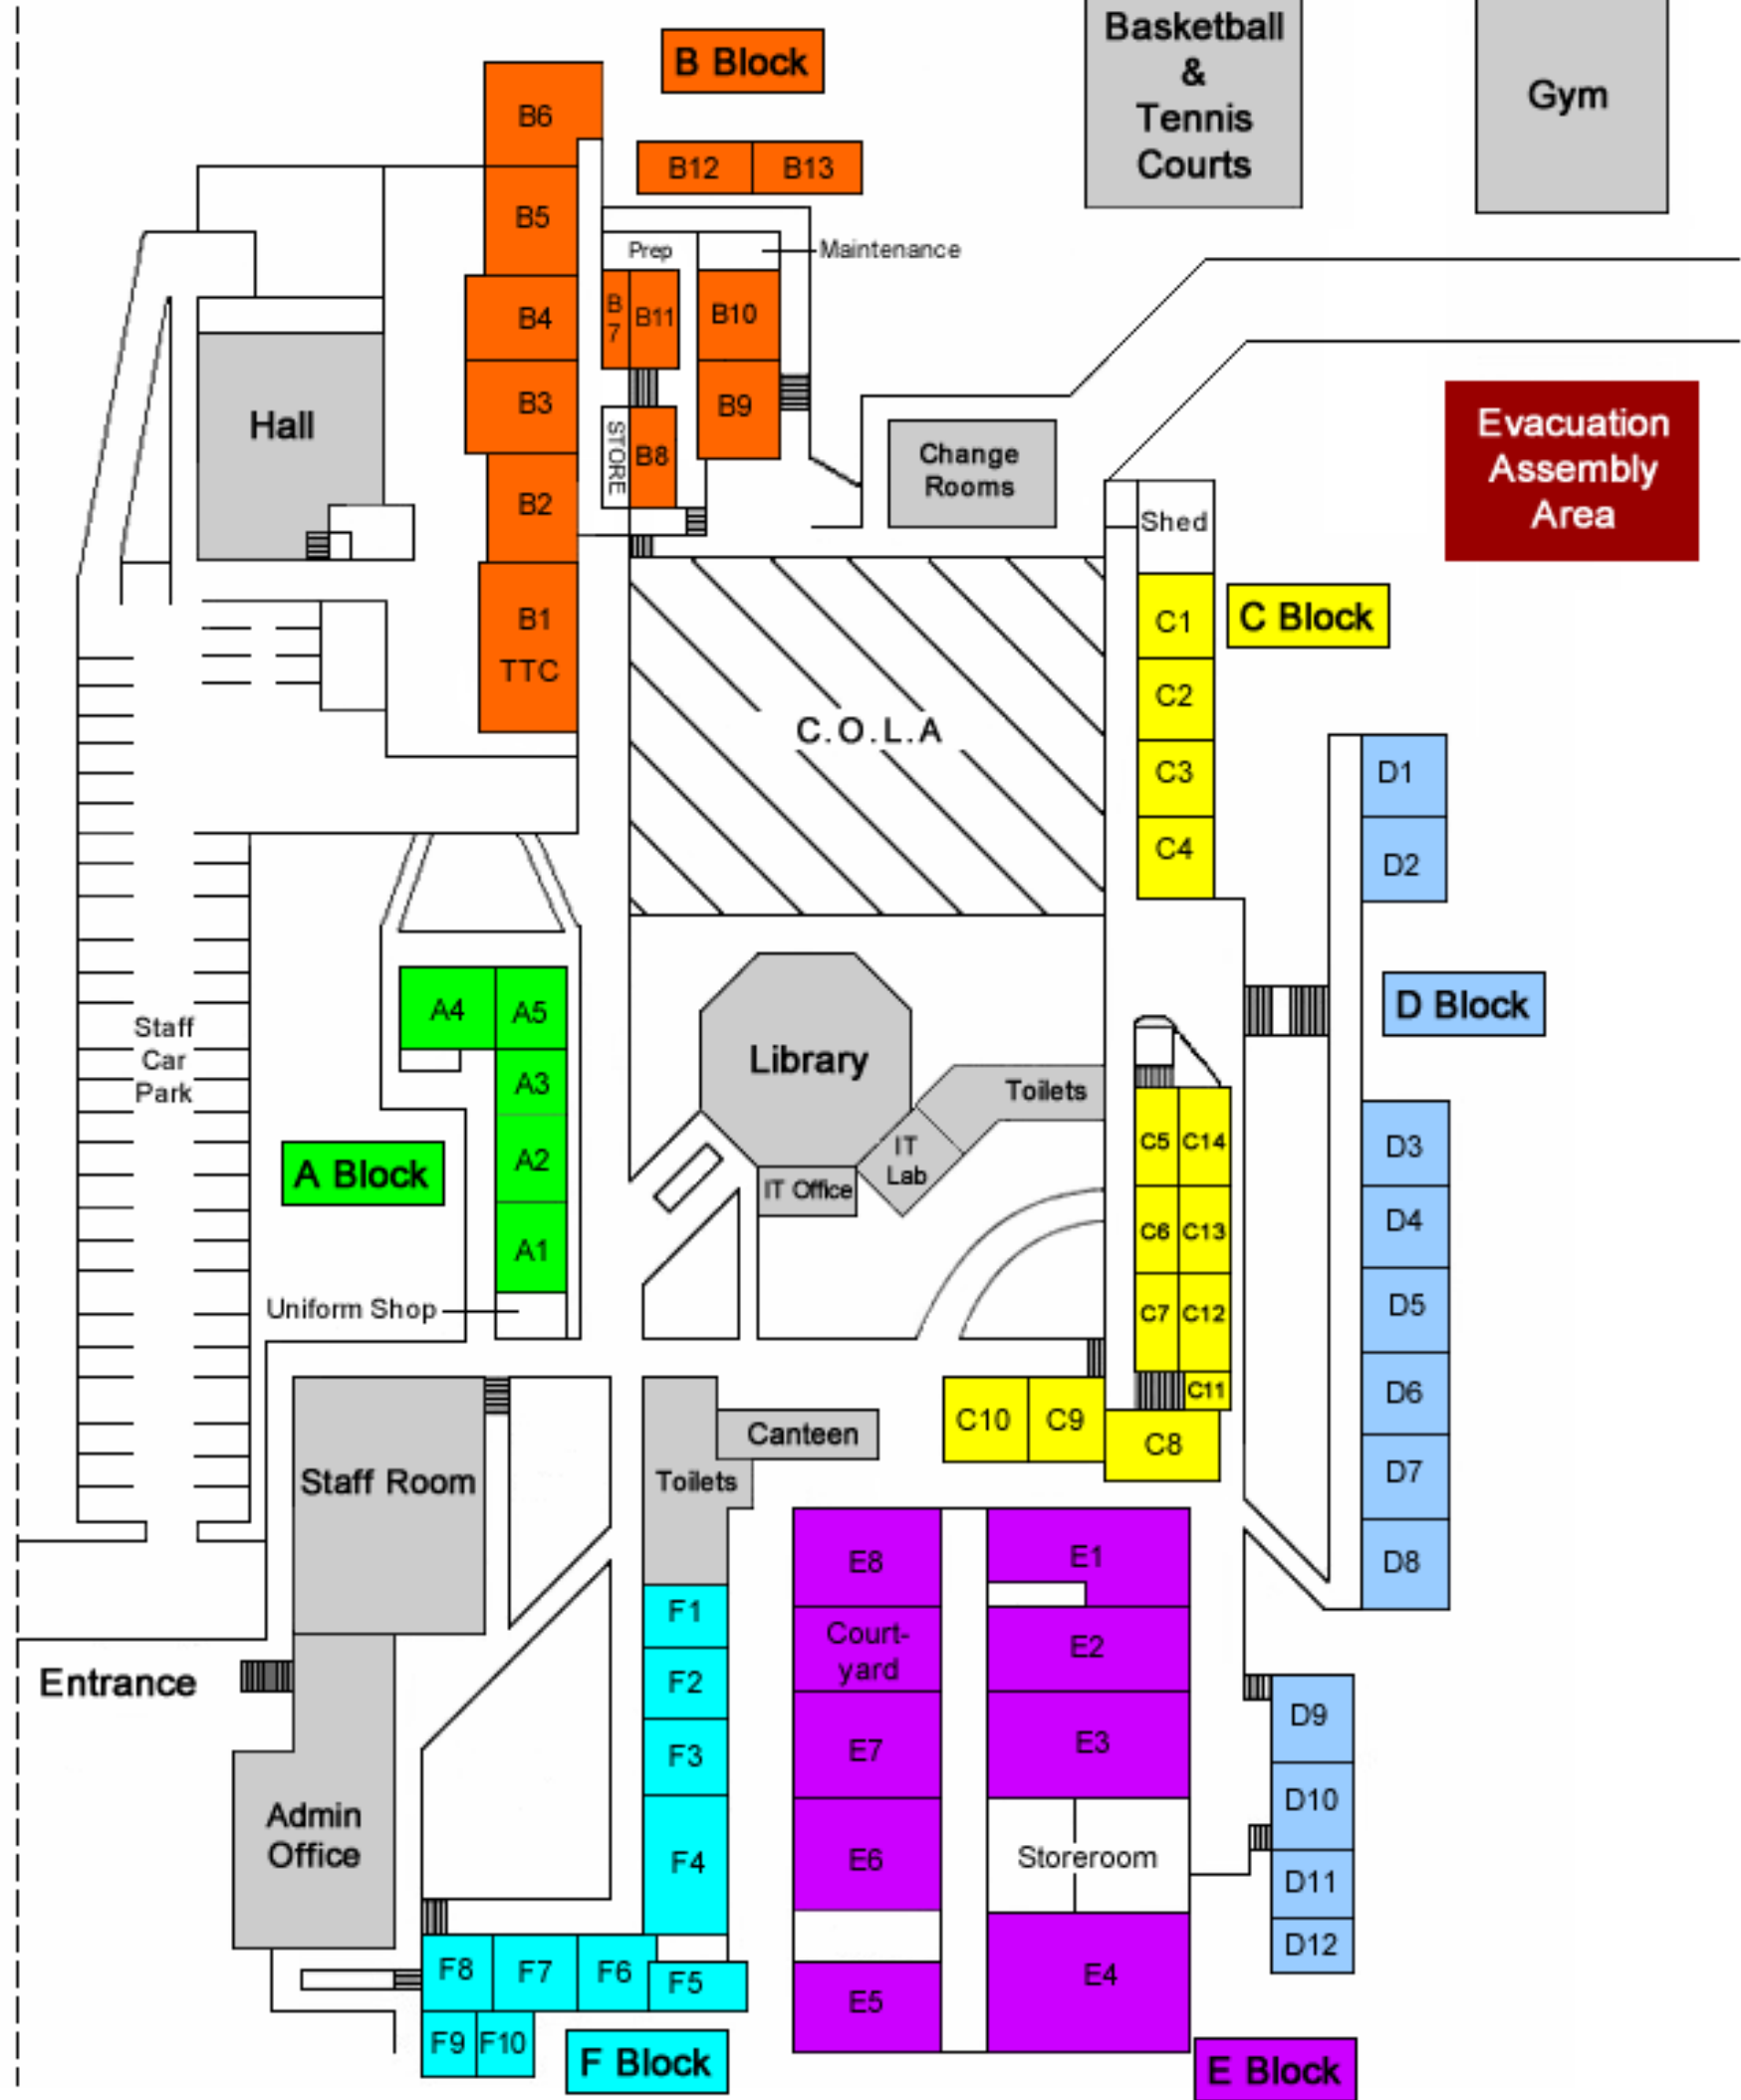

MACQUARIE STREET

CHURCH STREET

B Block

Basketball & Tennis Courts

Gym

Evacuation Assembly Area

Hall

B Block

Basketball & Tennis Courts

Gym

Evacuation Assembly Area

Prep

Maintenance

Change Rooms

Shed

C Block

C.O.L.A.

D Block

Library

Toilets

Staff Car Park

A Block

IT Office

IT Lab

Uniform Shop

Canteen

Toilets

Staff Room

Entrance

Admin Office

Courtyard

Storeroom